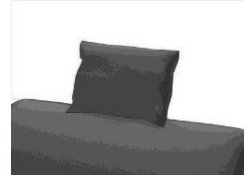

TECHNICAL MODEL INFO

8800-AH3652
armrest/head cushion
36x52