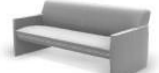

6300-AC68

armchair 68 covered armrest
W 68 D 83 H 81
SH 43 SD 53 AH 58

6300-AC88

armchair 88 covered armrest
W 88 D 83 H 81
SH 43 SD 53 AH 58

6300-SO134

sofa 2-seater 134 covered armrest
W 134 D 83 H 81
SH 43 SD 53 AH 58

6300-SO158

sofa 2-seater 158 covered armrest
W 158 D 83 H 81
SH 43 SD 53 AH 58

6300-SO182

sofa 2-seater 182 covered armrest
W 182 D 83 H 81
SH 43 SD 53 AH 58